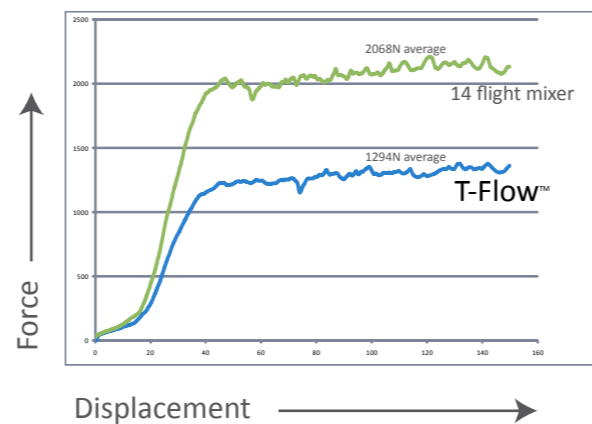

Chemfix Products Ltd
Mill Street East
Dewsbury, West Yorkshire
WF12 9BQ, UK

Tel: +44(0) 1924 453886
Fax: +44(0) 1924 431658

Email: info@chemfix.co.uk
Web: www.chemfix.co.uk

The T-Flow™ mixer is an innovative evolution of the standard static mixer. This mixer dispenses any chemical anchor cartridge system using less force, with superior mixing and less wastage than any other mixer currently available.

- **Less extrusion force**
- **Faster extrusion**
- **Less wastage**
- **Ideal for Point of Sale**
- **Suitable for all resin and cartridge types**

The Result..

superior mixing compared to other mixers currently available.

instantly mixed product with no wastage.

x9 helical mixing deflectors inside.

special disruptor for diffusion effect to reduce force.

Patent GB2484694

T-Flow™ Mixer