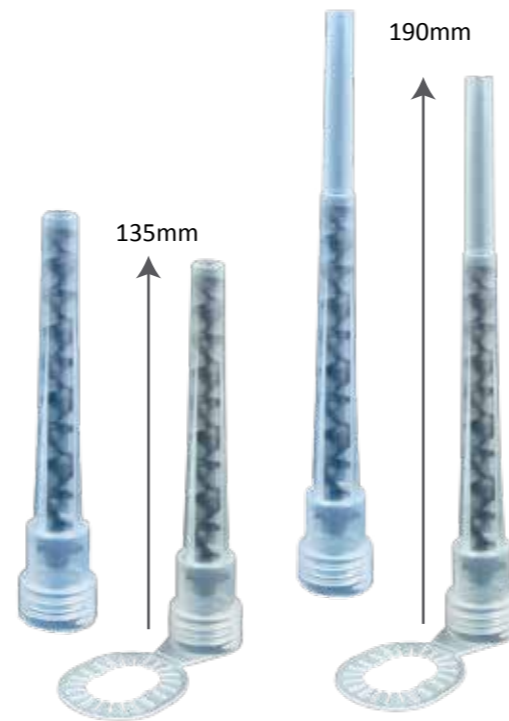

Chemfix Products Ltd
Mill Street East
Dewsbury, West Yorkshire
WF12 9BQ, UK

Tel: +44(0) 1924 453886
Fax: +44(0) 1924 431658

Email: info@chemfix.co.uk
Web: www.chemfix.co.uk

The T-Flow™ mixer is an innovative evolution of the standard static mixer. This mixer dispenses any chemical anchor cartridge system using less force, with superior mixing and less wastage than any other mixer currently available.

- **Less extrusion force**
- **Faster extrusion**
- **Less wastage**
- **Ideal for Point of Sale**
- **Suitable for all resin and cartridge types**

The Result..

superior mixing compared to other mixers currently available.

instantly mixed product with no wastage.

x9 helical mixing deflectors inside.

special disruptor for diffusion effect to reduce force.

Patent GB2484694

T-Flow™ Mixer