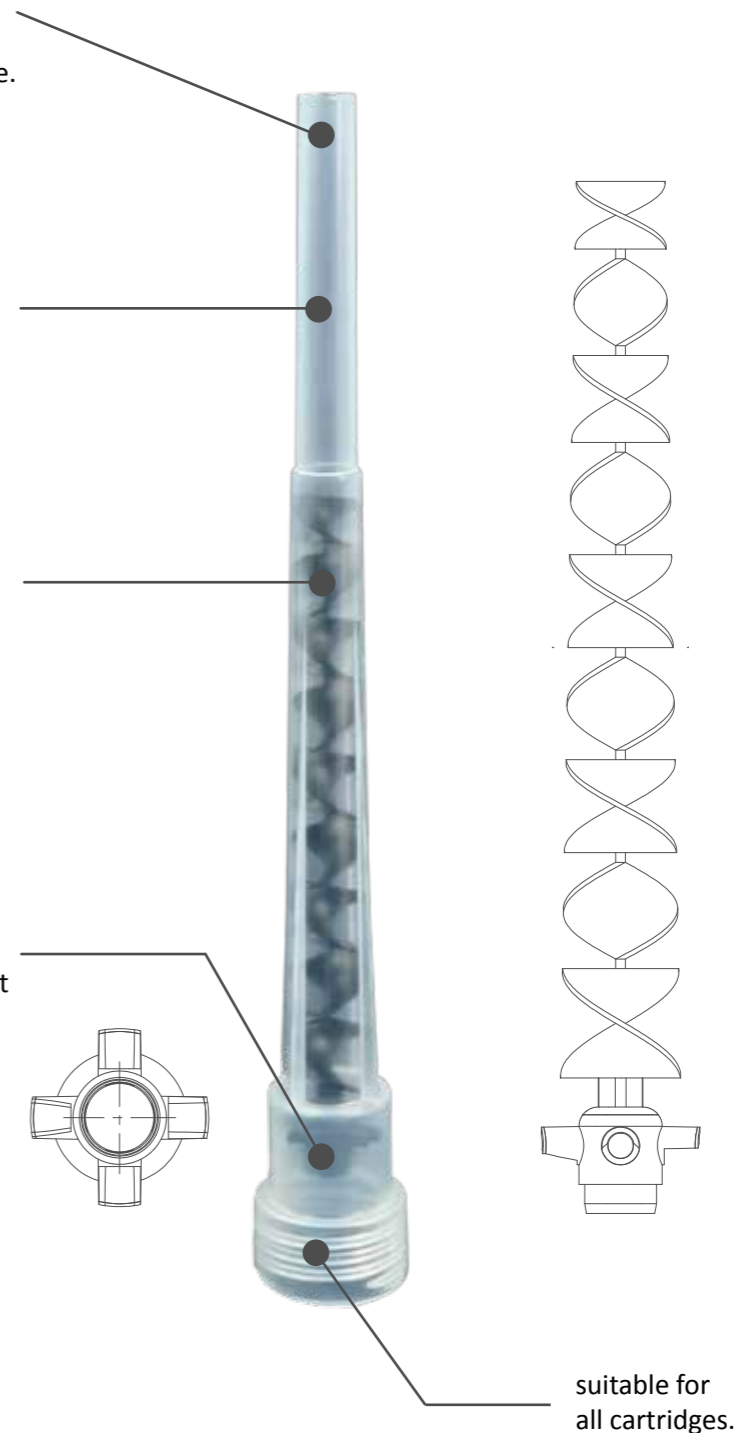

Chemfix Products Ltd
Mill Street East
Dewsbury, West Yorkshire
WF12 9BQ, UK

Tel: +44(0) 1924 453886
Fax: +44(0) 1924 431658

Email: info@chemfix.co.uk
Web: www.chemfix.co.uk

The T-Flow™ mixer is an innovative evolution of the standard static mixer. This mixer dispenses any chemical anchor cartridge system using less force, with superior mixing and less wastage than any other mixer currently available.

- **Less extrusion force**
- **Faster extrusion**
- **Less wastage**
- **Ideal for Point of Sale**
- **Suitable for all resin and cartridge types**

The Result..

superior mixing compared to other mixers currently available.

instantly mixed product with no wastage.

x9 helical mixing deflectors inside.

special disruptor for diffusion effect to reduce force.

Patent GB2484694

T-Flow™ Mixer